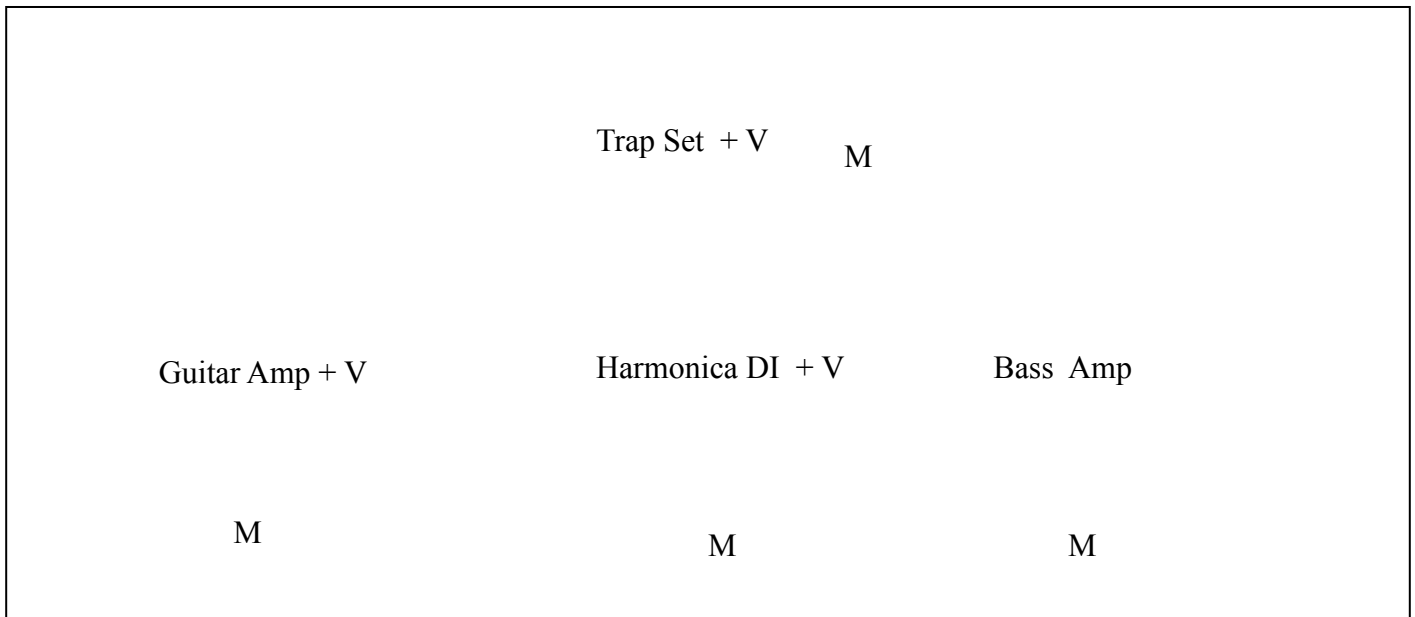

Willie & the Whips - STAGE DIAGRAM

thewhips.com   Will Morgan 206-781-0444   willie@thewhips.com

Symbol Key:	V = Vocal mic		Total Vocal mics =	3
	I = Instrument mic		Total Instrument mics =	0
	DI = Direct Input		Total DIs =	1
	M = Monitor		Total Inputs =	4

BACKSTAGE

Ed Portnow - Drums and Vox

Kevin Bean - Harmonica and Vox

Will Morgan - Guitar and Vox

Art Behrman - Bass